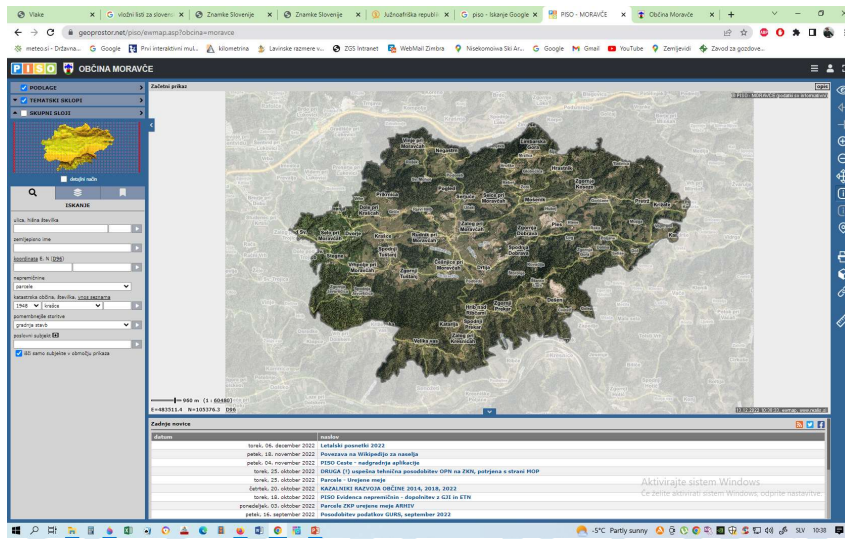

Določitev lokacije s pomočjo aplikacije PISO (prostorski informacijski sistem občin)